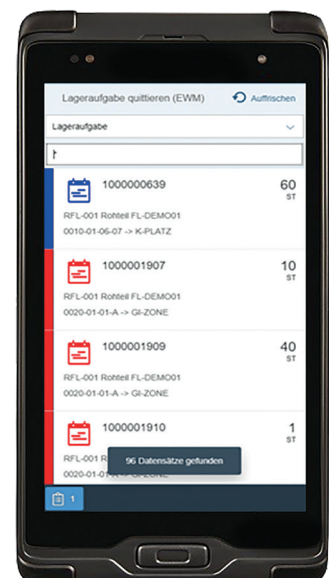

Within the framework of SAP® Warehouse Management, not only warehouse positions of the various materials and articles in high-bay warehouses or small parts warehouses are managed, but also the complete processes along the supply chain. This enables you to control and monitor all goods movements within the warehouse - in order to achieve a transparent material flow to achieve.

EWM – the new logistics solution from SAP®

EWM (Extended Warehouse Management), the new warehouse module from SAP®, is the strategic successor to the SAP software WM (Warehouse Management). Compared to its predecessor SAP WM, SAP EWM has a much wider range of functions - for you this means: more possibilities to map your own process flows in the standard.

When EWM is in use, integration with other SAP SCM (Supply Chain Management) products, such as SAP TM (Transportation Management) or SAP Yard Logistics, is also possible. It is also possible to customize the handling of orders with complex cross-docking processes and the detailed execution of special packing and shipping logics. In addition, there is the option of using SAP EWM as an integrated solution in SAP ERP and SAP S/4HANA for warehouse and storage areas of any size and process requirement.